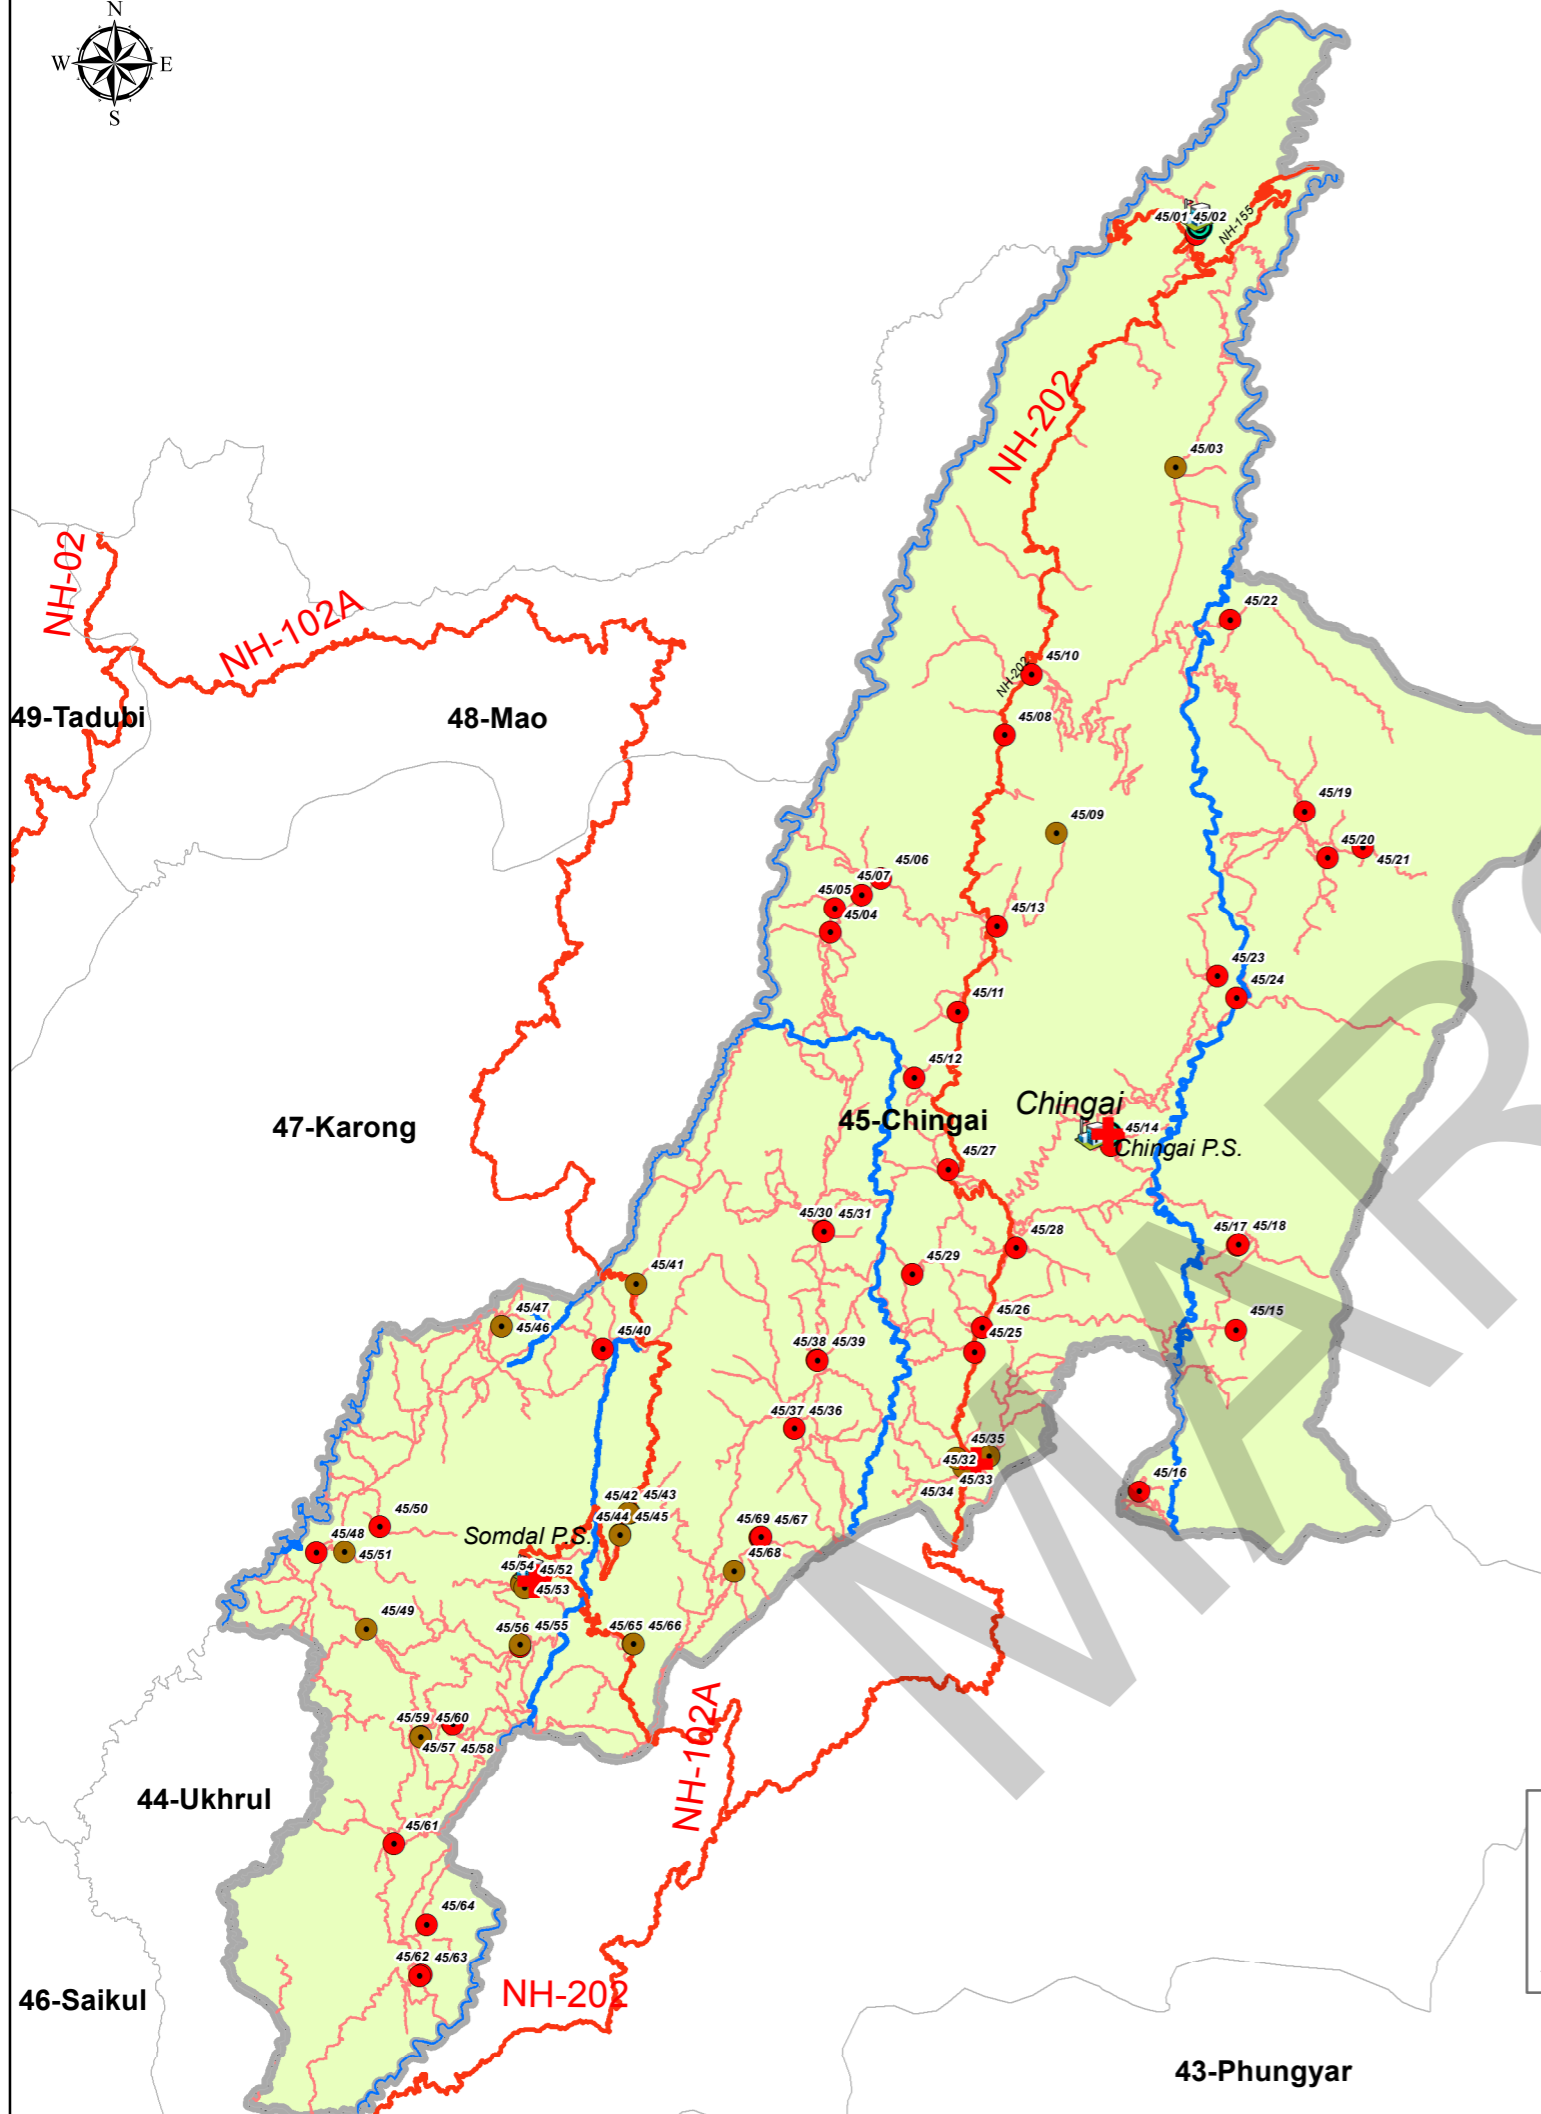

MANIPUR

AC MAP (45-Chingai AC)

Polling Stations

- Normal
- Critical
- Vulnerable
- Both

Legend

- + Health Centre
- Police Station
- District HQ
- Sub-Division HQ
- Helipad
- River
- National Highway
- Other Roads
- AC Boundary