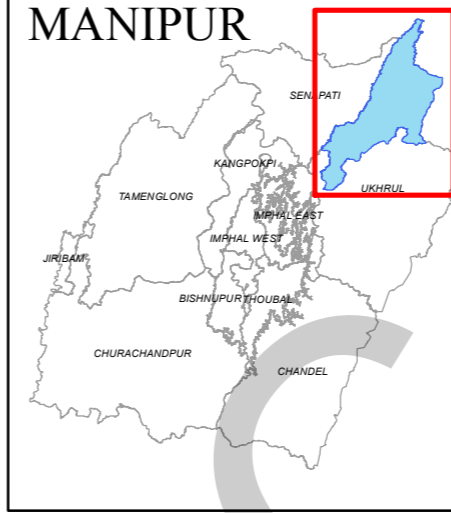

MANIPUR

AC MAP (45-Chingai AC)

Polling Stations

- Normal
- Critical
- Vulnerable
- Both

Legend

- + Health Centre
- Police Station
- District HQ
- Sub-Division HQ
- Helipad
- River
- National Highway
- Other Roads
- AC Boundary